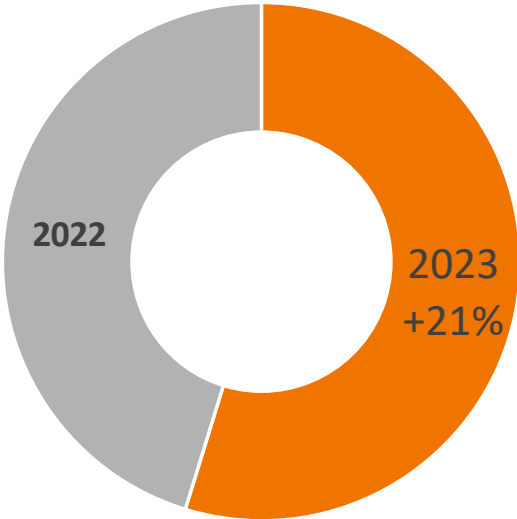

IUAP-AC-M

SONEPAR

Vendite 2023

Powered by TESTACKA
IP-COM
World Wide Wireless